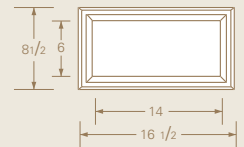

Architectural Trim Collection

Tumbled

Hand Crafted

Traditional

Straight

Universal Return

Watertable/Sill

Traditional Keystone

Light Fixture Stones

Receptacle Stones

Address Stone

Hose Bib

* All knock outs fit standard receptacle sizing

Colors & Texture

Printed in the USA

Colors are integral and require no additional treatment or finishes. Our color selections enable you to match and color coordinate with all of our StoneTransitions™ architectural profiles such as wall and pier caps, window and door trim and other products.