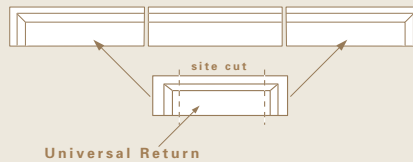

Architectural Trim Collection

Tumbled

Hand Crafted

Traditional

Straight

Universal Return

Watertable/Sill

Traditional Keystone

Light Fixture Stones

Receptacle Stones

Address Stone

Hose Bib

* All knock outs fit standard receptacle sizing

Colors & Texture

Printed in the USA

Colors are integral and require no additional treatment or finishes. Our color selections enable you to match and color coordinate with all of our StoneTransitions™ architectural profiles such as wall and pier caps, window and door trim and other products.