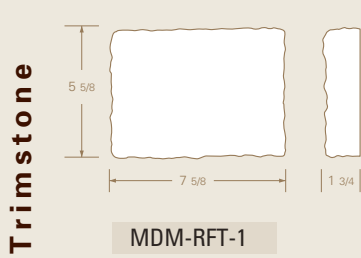

Architectural Trim Collection

Tumbled

Hand Crafted

Traditional

Straight

Universal Return

Watertable/Sill

Traditional Keystone