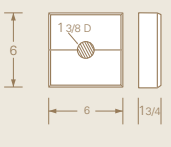

Light Fixture Stones

Receptacle Stones

Address Stone

Hose Bib

* All knock outs fit standard receptacle sizing

Colors & Texture

Printed in the USA

Colors are integral and require no additional treatment or finishes. Our color selections enable you to match and color coordinate with all of our StoneTransitions™ architectural profiles such as wall and pier caps, window and door trim and other products.