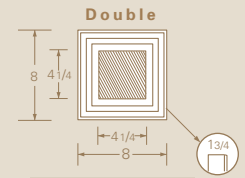

Architectural Trim Collection

Tumbled

Hand Crafted

Traditional

Straight

Universal Return

Watertable/Sill

Traditional Keystone

Light Fixture Stones

Receptacle Stones

Address Stone

Hose Bib

* All knock outs fit standard receptacle sizing

Colors & Texture

Printed in the USA

Colors are integral and require no additional treatment or finishes. Our color selections enable you to match and color coordinate with all of our StoneTransitions™ architectural profiles such as wall and pier caps, window and door trim and other products.