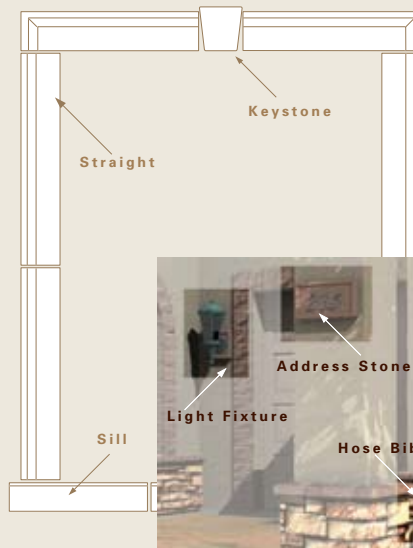

Architectural Trim Collection

Tumbled

Hand Crafted

Traditional

Straight

Universal Return

Watertable/Sill

Traditional Keystone

Light Fixture Stones

Receptacle Stones

Address Stone

Hose Bib

* All knock outs fit standard receptacle sizing

Colors & Texture

Printed in the USA

Colors are integral and require no additional treatment or finishes. Our color selections enable you to match and color coordinate with all of our StoneTransitions™ architectural profiles such as wall and pier caps, window and door trim and other products.