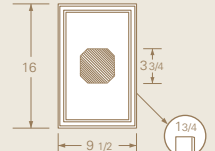

Architectural Trim Collection

Tumbled

Hand Crafted

Traditional

Straight

Universal Return

Watertable/Sill

Traditional Keystone

Light Fixture Stones

Receptacle Stones

Address Stone

Hose Bib

* All knock outs fit standard receptacle sizing

Colors & Texture

Printed in the USA

Colors are integral and require no additional treatment or finishes. Our color selections enable you to match and color coordinate with all of our StoneTransitions™ architectural profiles such as wall and pier caps, window and door trim and other products.