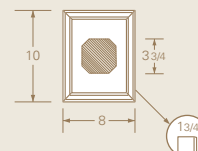

Architectural Trim Collection

Tumbled

Hand Crafted

Traditional

Straight

Universal Return

Watertable/Sill

Traditional Keystone

Light Fixture Stones

Receptacle Stones

Address Stone

Hose Bib

* All knock outs fit standard receptacle sizing

Colors & Texture

Printed in the USA

Colors are integral and require no additional treatment or finishes. Our color selections enable you to match and color coordinate with all of our StoneTransitions™ architectural profiles such as wall and pier caps, window and door trim and other products.