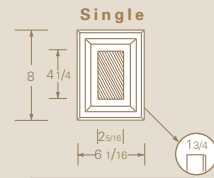

Receptacle Stones